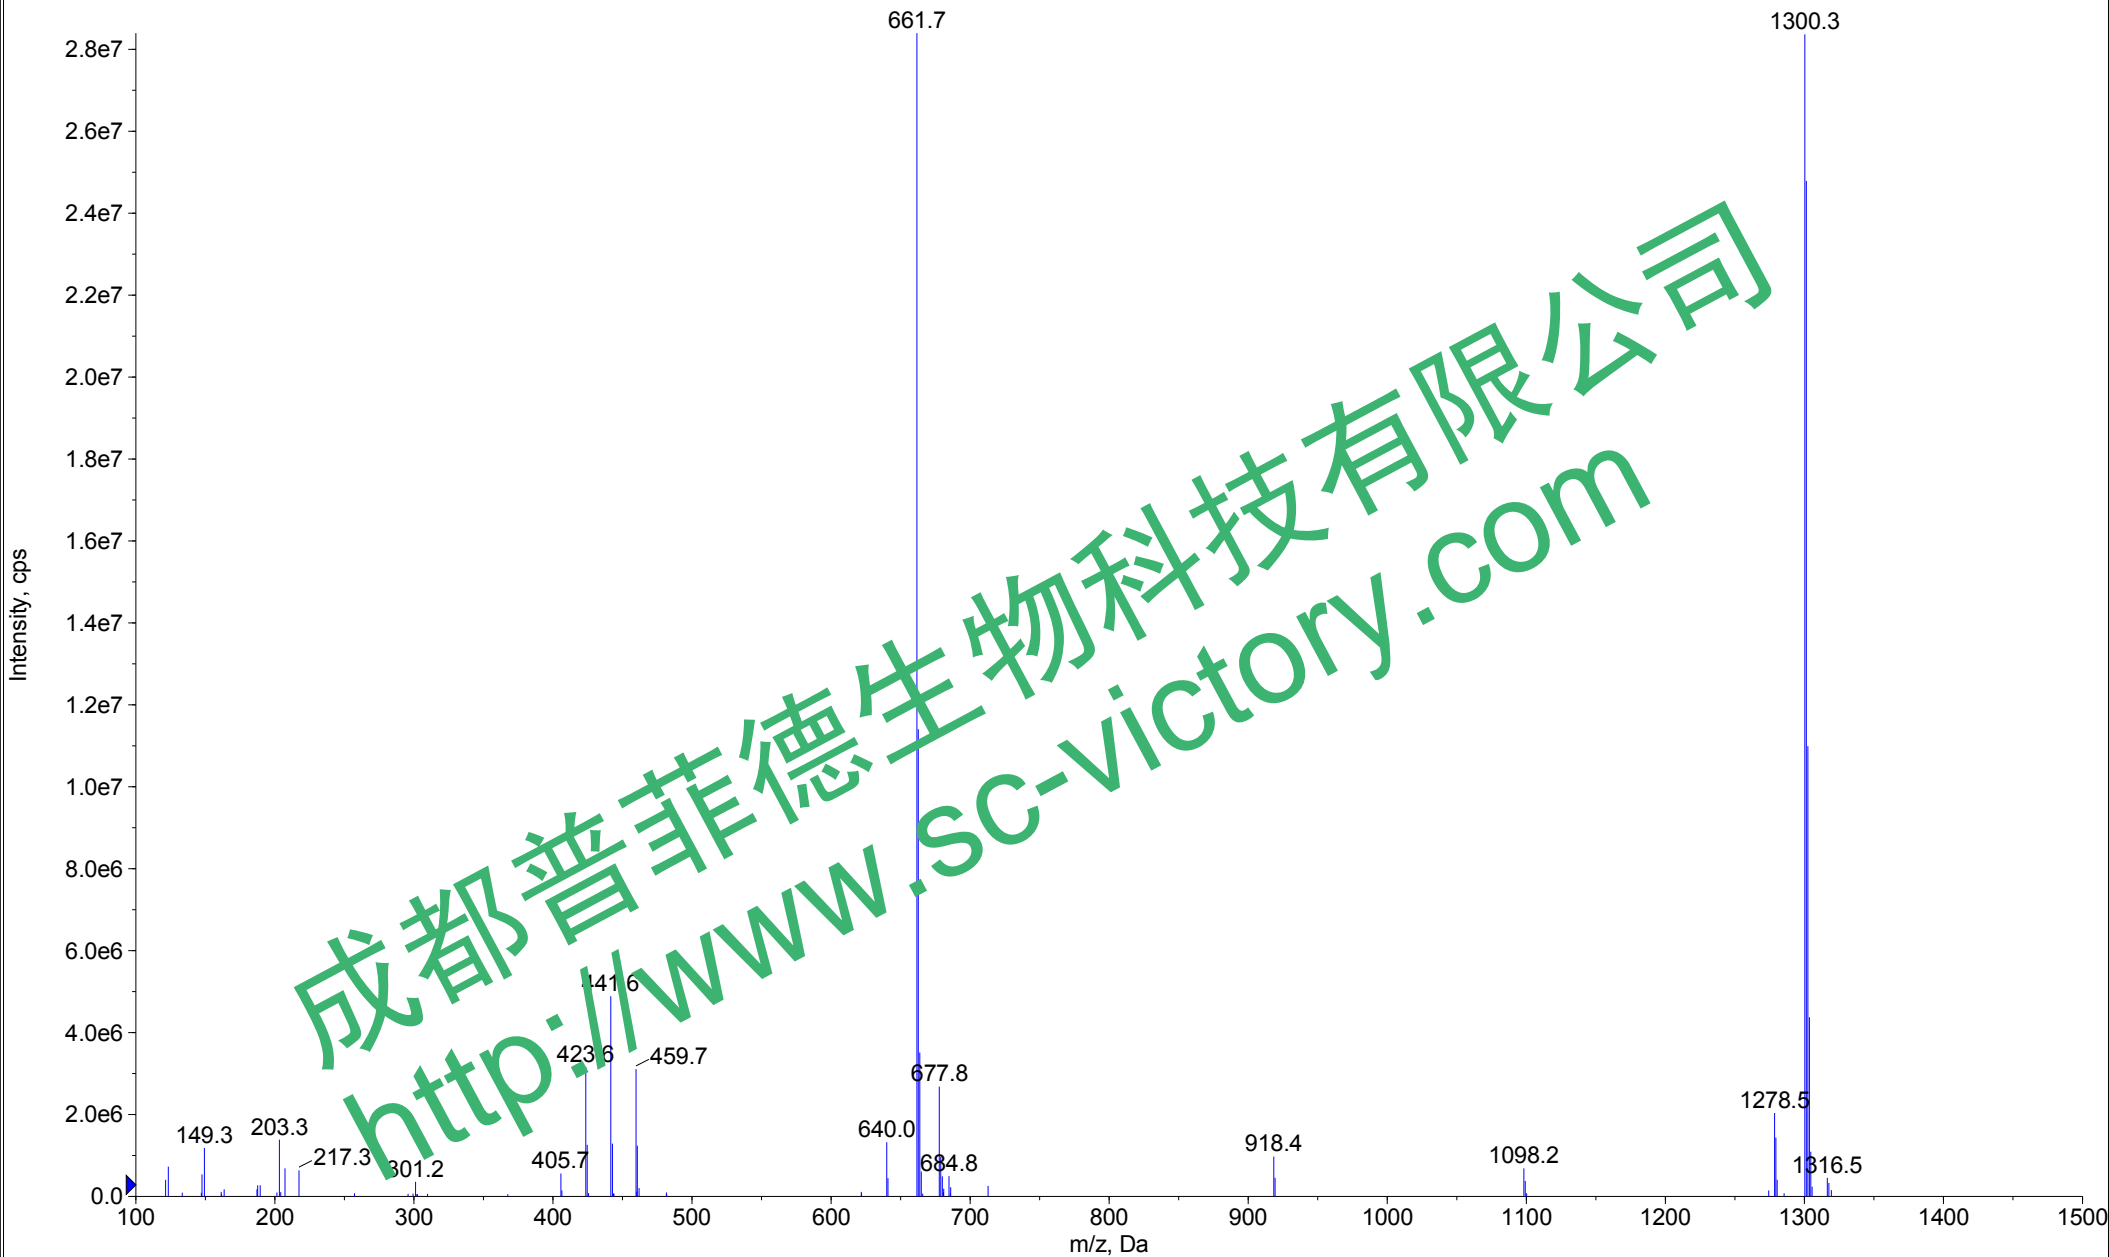

+Q1: 3.709 min from Sample 9 (renshengzaoganF1) of DataSET1.wiff (Turbo Spray), Centroided

Max. 2.8e7 cps

成都普菲德生物科技有限公司
<http://www.sc-victory.com>